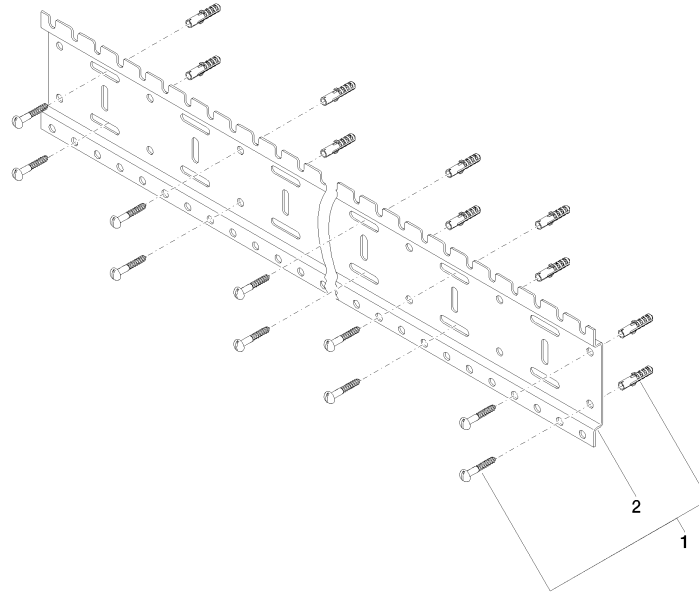

## xGRID Installation track 990 mm -

---

12 320 970 90

- width 990mm
- height 135 mm
- depth 12 mm
- retaining screws and plugs

More information about the xGRID installation track can be found in the planning appendix to the SYMETRICS brochure.

# xGRID Installation track 990 mm -

12 320 970 90

mm [inches]

xGRID Installation track 990 mm -

12 320 970 90

Spare parts list

No.	Item Number	Name	Quantity used	Delivery time
1	04 30 31 024 01 90	fixing set	6	2