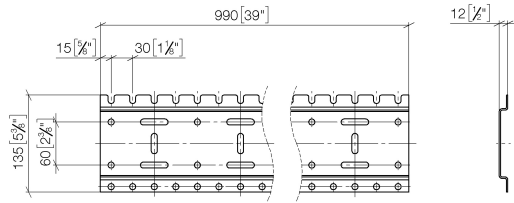

## xGRID Installation track 990 mm -

---

12 320 970 90

- width 990mm
- height 135 mm
- depth 12 mm
- retaining screws and plugs

More information about the xGRID installation track can be found in the planning appendix to the SYMETRICS brochure.

# xGRID Installation track 990 mm -

12 320 970 90

mm [inches]

xGRID Installation track 990 mm -

12 320 970 90

Spare parts list

No.	Item Number	Name	Quantity used	Delivery time
1	04 30 31 024 01 90	fixing set	6	2